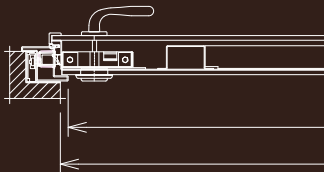

6120 SW Arctic Dr. Beaverton, OR 97005

Jay Fredrickson

m (503) 313-3500

o (503) 644-7801

jay@pacificrimssashanddoor.com

glass

wood

steel